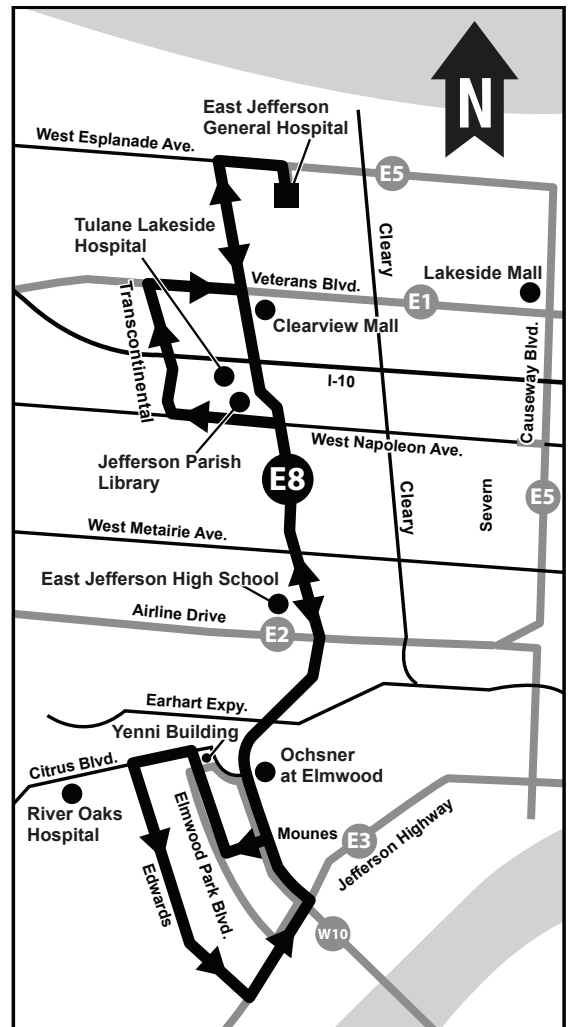

Effective Date: November 14, 2011

Route: The route runs from East Jefferson General Hospital traveling west along West Esplanade to Clearview Parkway and then south along Clearview to the Yenni Building and Jefferson Highway.

The Clearview route also includes 2 loops off of Clearview Parkway, as follows:

1. From Clearview to West Napoleon, Transcontinental, and Veterans
2. From Clearview to Mounes, Elmwood Park Blvd., Citrus, and Edwards to Jefferson Highway

Fecha de vigencia: 14 de Noviembre de 2011

La Ruta: La ruta es desde East Jefferson General Hospital hacia el oeste a lo largo de West Esplanade a Clearview Parkway y luego al sur a lo largo de Clearview a el Yenni Building y Jefferson Highway.

La ruta Clearview también incluye 2 circuitos fuera de Clearview Parkway, como sigue:

1. Desde Clearview a West Napoleon, Transcontinental, y Veterans
2. Desde Clearview a Mounes, Elmwood Park Blvd., Citrus, y Edwards a Jefferson Highway