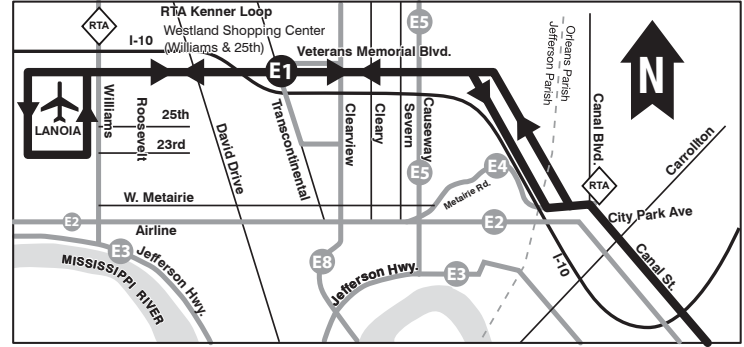

Ruta: La ruta de los Veteranos conecta el Aeropuerto Internacional Louis Armstrong de Nueva Orleans en Kenner con la ciudad de Nueva Orleans.

Hay dos ramas de la ruta de los Veteranos, el Veterans Airport City Park y el Veterans Airport Downtown. La parada de autobús en el nuevo aeropuerto se encuentra en el nivel superior de la terminal de salida en la pasarela central del carril exterior, más cercana a la salida.

La sucursal de City Park se extiende desde el aeropuerto a lo largo de Veterans Boulevard y la autopista de Pontchartrain hasta el Cemeteries Transit Center en Canal Boulevard y City Park Avenue en Nueva Orleans. Desde este punto, los pasajeros pueden conectarse a las rutas de la Autoridad de Tránsito Regional de Nueva Orleans (RTA), incluido el tranvía Canal Street de la RTA, así como a varias rutas de autobuses RTA.

La sucursal del centro de la ciudad se extiende desde el aeropuerto a lo largo de Veterans Boulevard hasta Causeway Boulevard. En Causeway, la sucursal del centro se desvía hacia la I-10, sale de la I-10 hacia City Park Avenue y continúa hasta el centro de Nueva Orleans en Canal Street. El autobús del centro NO se detiene en el Cemeteries Transit Center, pero sí se detiene en varias intersecciones importantes a lo largo de Canal Street en su camino hacia el centro.

DOWNTOWN - MONDAY-FRIDAY/ LUNES-VIERNES							
INBOUND/ENTRANTE				OUTBOUND/SALIENTE			
	Leave Airport	Veterans Clearview	Veterans Causeway	Canal Magazine	Veterans Causeway	Veterans Clearview	Arrive Airport
AM	5:05 A	5:29 A	5:39 A	6:12 A	6:45 A	6:55 A	7:15 A
AM	5:45 A	6:09 A	6:19 A	6:52 A	7:25 A	7:35 A	7:55 A
AM	6:25 A	6:59 A	7:09 A	7:42 A	8:15 A	8:25 A	8:50 A
AM	7:25 A	7:59 A	8:09 A	8:42 A	9:15 A	9:25 A	9:50 A
AM	8:05 A	8:39 A	8:49 A	9:22 A	9:55 A	10:05 A	10:30 A
AM	9:00 A	9:34 A	9:44 A	10:17 A	10:50 A	11:00 A	11:25 A
AM	10:00 A	10:34 A	10:44 A	11:17 A	11:50 A	12:00 P	12:25 P
AM	10:40 A	11:14 A	11:24 A	11:57 A	12:30 P	12:40 P	1:05 P
AM	11:35 A	12:09 P	12:19 P	12:52 P	1:25 P	1:35 P	2:00 P
PM	12:35 P	1:09 P	1:19 P	1:52 P	2:25 P	2:35 P	3:00 P
PM	1:15 P	1:49 P	1:59 P	2:32 P	3:05 P	3:15 P	3:40 P
PM	2:10 P	2:44 P	2:54 P	3:27 P	4:00 P	4:10 P	4:35 P
PM	3:10 P	3:44 P	3:54 P	4:27 P	5:00 P	5:10 P	5:35 P
PM	3:50 P	4:24 P	4:34 P	5:07 P	5:40 P	5:50 P	6:15 P
PM	4:45 P	5:19 P	5:29 P	6:02 P	6:35 P	6:45 P	7:10 P
PM	5:45 P	6:19 P	6:29 P	7:02 P	7:35 P	7:45 P	8:10 P
PM	6:25 P	6:59 P	7:09 P	7:42 P	8:15 P	8:25 P	8:50 P
PM	7:20 P	7:54 P	8:04 P	8:37 P	9:10 P	9:20 P	9:45 P

DOWNTOWN - SATURDAY & HOLIDAYS/SÁBADO Y DÍAS FERIADOS							
INBOUND/ENTRANTE				OUTBOUND/SALIENTE			
	Leave Airport	Veterans Clearview	Veterans Causeway	Canal Magazine	Veterans Causeway	Veterans Clearview	Arrive Airport
AM	6:00 A	6:24 A	6:34 A	7:07 A	7:40 A	7:50 A	8:10 A
AM	6:40 A	7:04 A	7:14 A	7:47 A	8:20 A	8:30 A	8:50 A
AM	7:20 A	7:54 A	8:04 A	8:37 A	9:10 A	9:20 A	9:45 A
AM	8:20 A	8:54 A	9:04 A	9:37 A	10:10 A	10:20 A	10:45 A
AM	9:00 A	9:34 A	9:44 A	10:17 A	10:50 A	11:00 A	11:25 A
AM	9:55 A	10:29 A	10:39 A	11:12 A	11:45 A	11:55 A	12:20 P
AM	10:55 A	11:29 A	11:39 A	12:12 P	12:45 P	12:55 P	1:20 P
AM	11:35 A	12:09 P	12:19 P	12:52 P	1:25 P	1:35 P	2:00 P
PM	12:30 P	1:04 P	1:14 P	1:47 P	2:20 P	2:30 P	2:55 P
PM	1:30 P	2:04 P	2:14 P	2:47 P	3:20 P	3:30 P	3:55 P
PM	2:10 P	2:44 P	2:54 P	3:27 P	4:00 P	4:10 P	4:35 P
PM	3:05 P	3:39 P	3:49 P	4:22 P	4:55 P	5:05 P	5:30 P
PM	4:05 P	4:39 P	4:49 P	5:22 P	5:55 P	6:05 P	6:30 P
PM	4:45 P	5:19 P	5:29 P	6:02 P	6:35 P	6:45 P	7:10 P
PM	5:40 P	6:14 P	6:24 P	6:57 P	7:30 P	7:40 P	8:00 P
PM	6:40 P	7:04 P	7:14 P	7:47 P	8:20 P	8:30 P	8:50 P
PM	7:20 P	7:44 P	7:54 P	8:27 P	9:00 P	9:10 P	9:30 P
PM	8:05 P	8:29 P	8:39 P	9:12 P	9:45 P	9:55 P	10:15 P