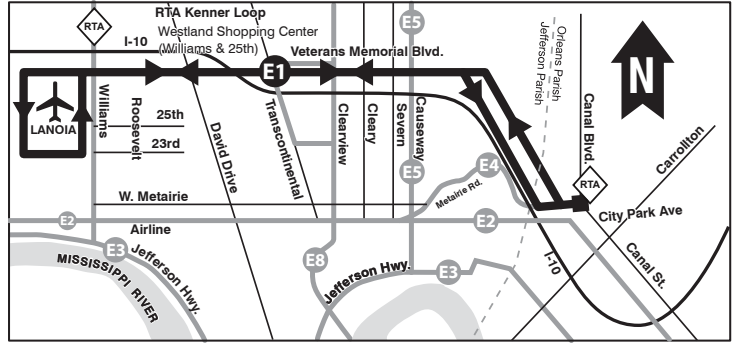

Ruta: La ruta de los Veteranos conecta el Aeropuerto Internacional Louis Armstrong de Nueva Orleans en Kenner con la ciudad de Nueva Orleans.

Hay dos ramas de la ruta de los Veteranos, el Veterans Airport City Park y el Veterans Airport Downtown. La parada de autobús en el nuevo aeropuerto se encuentra en el nivel superior de la terminal de salida en la pasarela central del carril exterior, más cercana a la salida.

La sucursal de City Park se extiende desde el aeropuerto a lo largo de Veterans Boulevard y la autopista de Pontchartrain hasta el Cemeteries Transit Center en Canal Boulevard y City Park Avenue en Nueva Orleans. Desde este punto, los pasajeros pueden conectarse a las rutas de la Autoridad de Tránsito Regional de Nueva Orleans (RTA), incluido el tranvía Canal Street de la RTA, así como a varias rutas de autobuses RTA.

La sucursal del centro de la ciudad se extiende desde el aeropuerto a lo largo de Veterans Boulevard hasta Causeway Boulevard. En Causeway, la sucursal del centro se desvía hacia la I-10, sale de la I-10 hacia City Park Avenue y continúa hasta el centro de Nueva Orleans en Canal Street. El autobús del centro NO se detiene en el Cemeteries Transit Center, pero sí se detiene en varias intersecciones importantes a lo largo de Canal Street en su camino hacia el centro.

CITY PARK - MONDAY-FRIDAY/ LUNES-VIERNES								
INBOUND/ENTRANTE				OUTBOUND/SALIENTE				
	Leave Airport	Veterans Clearview	Veterans Causeway	Arrive Canal/City Pk	Leave Canal/City Pk	Veterans Causeway	Veterans Clearview	Arrive Airport
AM	4:55 A	5:19 A	5:29 A	5:43 A	5:48 A	6:01 A	6:11 A	6:31 A
AM	5:35 A	5:59 A	6:09 A	6:23 A	6:28 A	6:41 A	6:51 A	7:11 A
AM	6:15 A	6:39 A	6:49 A	7:03 A	7:08 A	7:21 A	7:31 A	7:51 A
AM	6:41 A	7:15 A	7:25 A	7:39 A	7:44 A	7:57 A	8:07 A	8:32 A
AM	7:21 A	7:55 A	8:05 A	8:19 A	8:24 A	8:37 A	8:47 A	9:12 A
AM	8:01 A	8:35 A	8:45 A	8:59 A	9:04 A	9:17 A	9:27 A	9:52 A
AM	8:41 A	9:15 A	9:25 A	9:39 A	9:44 A	9:57 A	10:07 A	10:32 A
AM	9:21 A	9:55 A	10:05 A	10:19 A	10:24 A	10:37 A	10:47 A	11:12 A
AM	10:01 A	10:35 A	10:45 A	10:59 A	11:04 A	11:17 A	11:27 A	11:52 A
AM	10:41 A	11:15 A	11:25 A	11:39 A	11:44 A	11:57 A	12:07 P	12:32 P
AM	11:21 A	11:55 A	12:05 P	12:19 P	12:24 P	12:37 P	12:47 P	1:12 P
PM	12:01 P	12:35 P	12:45 P	12:59 P	1:04 P	1:17 P	1:27 P	1:52 P
PM	12:41 P	1:15 P	1:25 P	1:39 P	1:44 P	1:57 P	2:07 P	2:32 P
PM	1:21 P	1:55 P	2:05 P	2:19 P	2:24 P	2:37 P	2:47 P	3:12 P
PM	2:01 P	2:35 P	2:45 P	2:59 P	3:04 P	3:17 P	3:27 P	3:52 P
PM	2:41 P	3:15 P	3:25 P	3:39 P	3:44 P	3:57 P	4:07 P	4:32 P
PM	3:21 P	3:55 P	4:05 P	4:19 P	4:24 P	4:37 P	4:47 P	5:12 P
PM	4:01 P	4:35 P	4:45 P	4:59 P	5:04 P	5:17 P	5:27 P	5:52 P
PM	4:41 P	5:15 P	5:25 P	5:39 P	5:44 P	5:57 P	6:07 P	6:32 P
PM	5:21 P	5:55 P	6:05 P	6:19 P	6:24 P	6:37 P	6:47 P	7:12 P
PM	6:01 P	6:35 P	6:45 P	6:59 P	7:04 P	7:17 P	7:27 P	7:52 P
PM	6:41 P	7:15 P	7:25 P	7:39 P	7:44 P	7:57 P	8:07 P	8:32 P
PM	7:21 P	7:45 P	7:55 P	8:09 P	8:14 P	8:27 P	8:37 P	9:02 P
PM	8:01 P	8:25 P	8:35 P	8:49 P	8:54 P	9:07 P	9:17 P	9:42 P
PM	8:41 P	9:05 P	9:15 P	9:29 P	9:34 P	9:47 P	9:57 P	10:22 P

CITY PARK - SUNDAY/DOMINGO								
INBOUND/ENTRANTE				OUTBOUND/SALIENTE				
	Leave Airport	Veterans Clearview	Veterans Causeway	Arrive Canal/City Pk	Leave Canal/City Pk	Veterans Causeway	Veterans Clearview	Arrive Airport
AM	6:57 A	7:31 A	7:41 A	7:55 A	8:00 A	8:13 A	8:23 A	8:48 A
AM	7:37 A	8:11 A	8:21 A	8:35 A	8:40 A	8:53 A	9:03 A	9:28 A
AM	8:17 A	8:51 A	9:01 A	9:15 A	9:20 A	9:33 A	9:43 A	10:08 A
AM	8:57 A	9:31 A	9:41 A	9:55 A	10:00 A	10:13 A	10:23 A	10:48 A
AM	9:37 A	10:11 A	10:21 A	10:35 A	10:40 A	10:53 A	11:03 A	11:28 A
AM	10:17 A	10:51 A	11:01 A	11:15 A	11:20 A	11:33 A	11:43 A	12:08 P
AM	10:57 A	11:31 A	11:41 A	11:55 A	12:00 P	12:13 P	12:23 P	12:48 P
AM	11:37 A	12:11 P	12:21 P	12:35 P	12:40 P	12:53 P	1:03 P	1:28 P
PM	12:17 P	12:51 P	1:01 P	1:15 P	1:20 P	1:33 P	1:43 P	2:08 P
PM	12:57 P	1:31 P	1:41 P	1:55 P	2:00 P	2:13 P	2:23 P	2:48 P
PM	1:37 P	2:11 P	2:21 P	2:35 P	2:40 P	2:53 P	3:03 P	3:28 P
PM	2:17 P	2:51 P	3:01 P	3:15 P	3:20 P	3:33 P	3:43 P	4:08 P
PM	2:57 P	3:31 P	3:41 P	3:55 P	4:00 P	4:13 P	4:23 P	4:48 P
PM	3:37 P	4:11 P	4:21 P	4:35 P	4:40 P	4:53 P	5:03 P	5:28 P
PM	4:17 P	4:51 P	5:01 P	5:15 P	5:20 P	5:33 P	5:43 P	6:08 P
PM	4:57 P	5:31 P	5:41 P	5:55 P	6:00 P	6:13 P	6:23 P	6:48 P
PM	5:37 P	6:11 P	6:21 P	6:35 P	6:40 P	6:53 P	7:03 P	7:28 P
PM	6:17 P	6:51 P	7:01 P	7:15 P	7:20 P	7:33 P	7:43 P	8:08 P
PM	6:57 P	7:31 P	7:41 P	7:55 P	8:00 P	8:13 P	8:23 P	8:43 P
PM	7:37 P	8:01 P	8:11 P	8:25 P	8:30 P	8:43 P	8:53 P	9:13 P
PM	8:17 P	8:41 P	8:51 P	9:05 P	9:10 P	9:23 P	9:33 P	9:53 P
PM	8:48 P	9:12 P	9:22 P	9:36 P	9:41 P	9:54 P	10:04 P	10:24 P