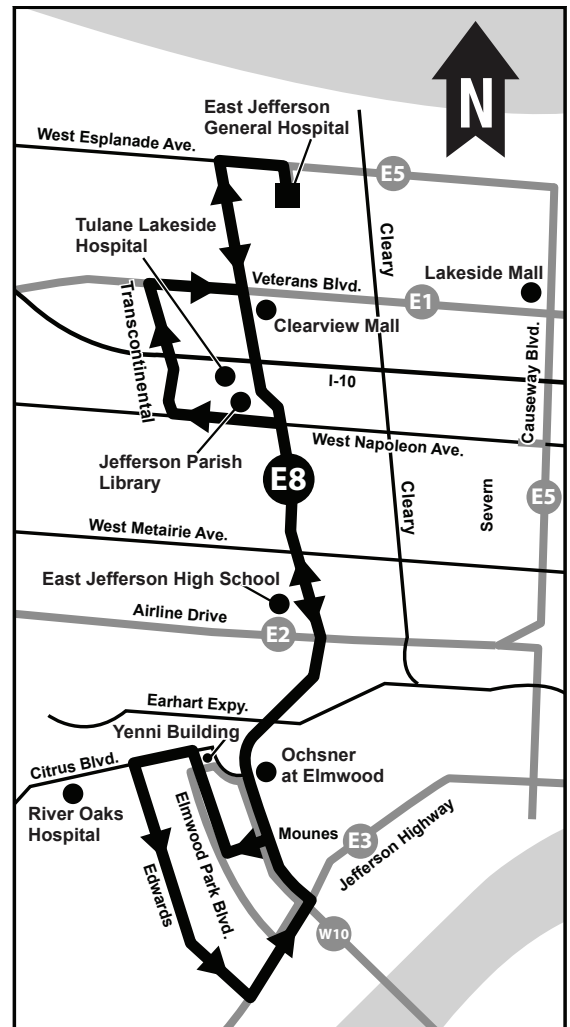

Effective Date: November 14, 2011

Route: The route runs from East Jefferson General Hospital traveling west along West Esplanade to Clearview Parkway and then south along Clearview to the Yenni Building and Jefferson Highway.

The Clearview route also includes 2 loops off of Clearview Parkway, as follows:

1. From Clearview to West Napoleon, Transcontinental, and Veterans
2. From Clearview to Mounes, Elmwood Park Blvd., Citrus, and Edwards to Jefferson Highway

Fecha de vigencia: 14 de Noviembre de 2011

La Ruta: La ruta es desde East Jefferson General Hospital hacia el oeste a lo largo de West Esplanade a Clearview Parkway y luego al sur a lo largo de Clearview a el Yenni Building y Jefferson Highway.

La ruta Clearview también incluye 2 circuitos fuera de Clearview Parkway, como sigue:

1. Desde Clearview a West Napoleon, Transcontinental, y Veterans
2. Desde Clearview a Mounes, Elmwood Park Blvd., Citrus, y Edwards a Jefferson Highway